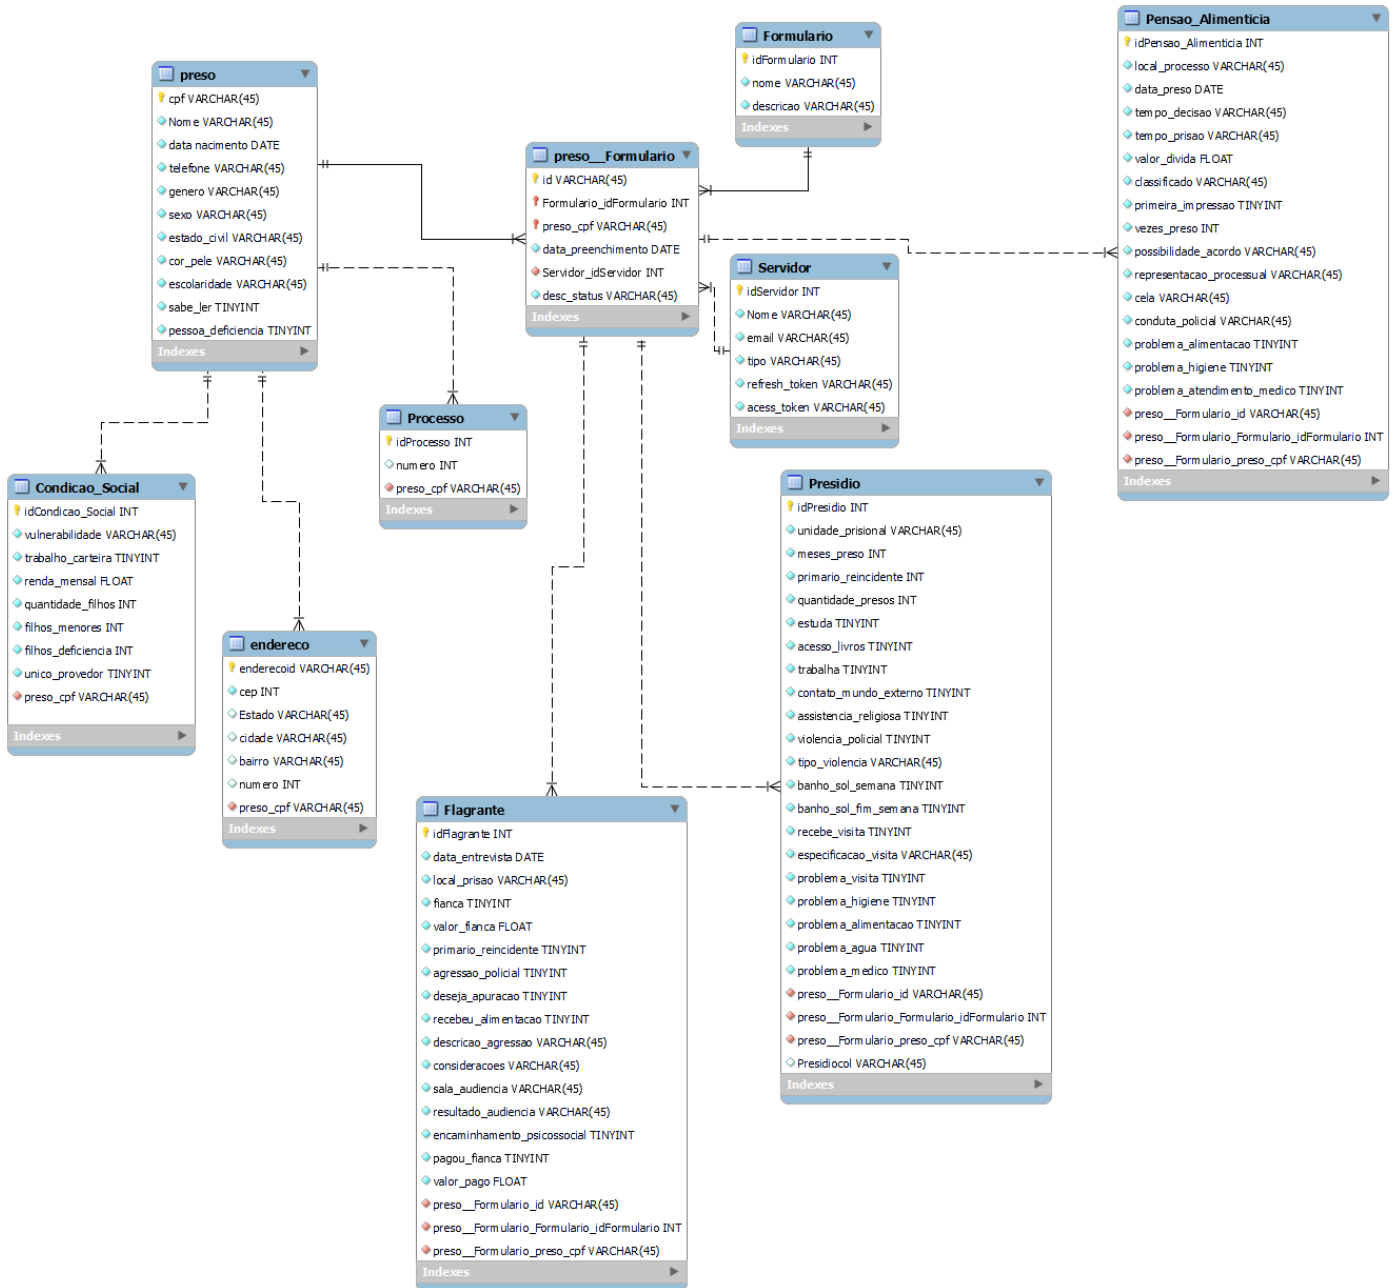

Modelo Entidade Relacionamento (MER)

Revision #10

Created 25 March 2025 19:14:32 by Mateus De Araujo Almeida

Updated 21 August 2025 21:01:03 by Flokill-Felipe