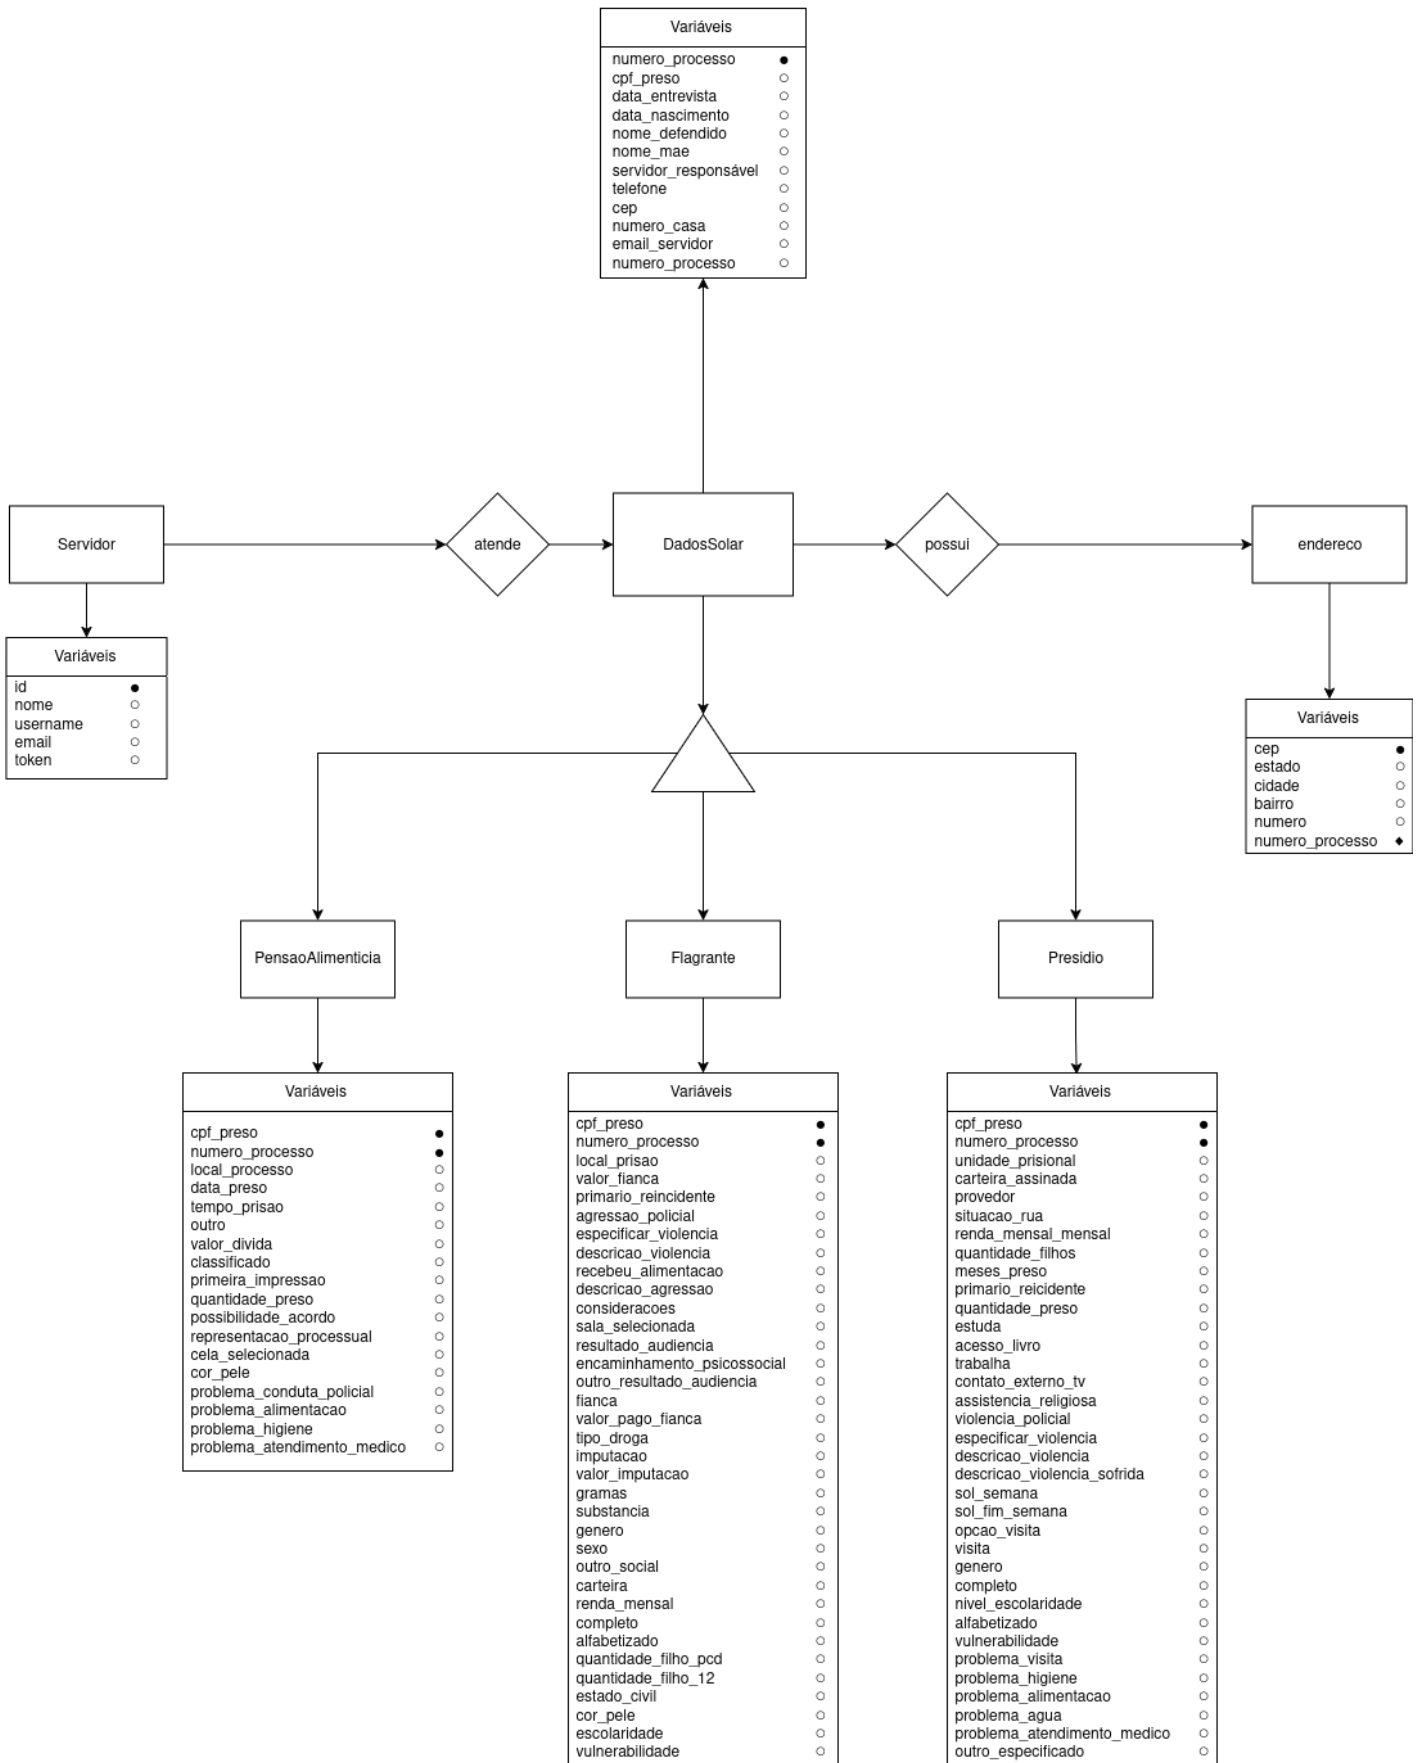

Modelo Entidade Relacionamento (MER)

Revision #10

Created 25 March 2025 19:14:32 by Mateus De Araujo Almeida

Updated 21 August 2025 21:01:03 by Flokill-Felipe