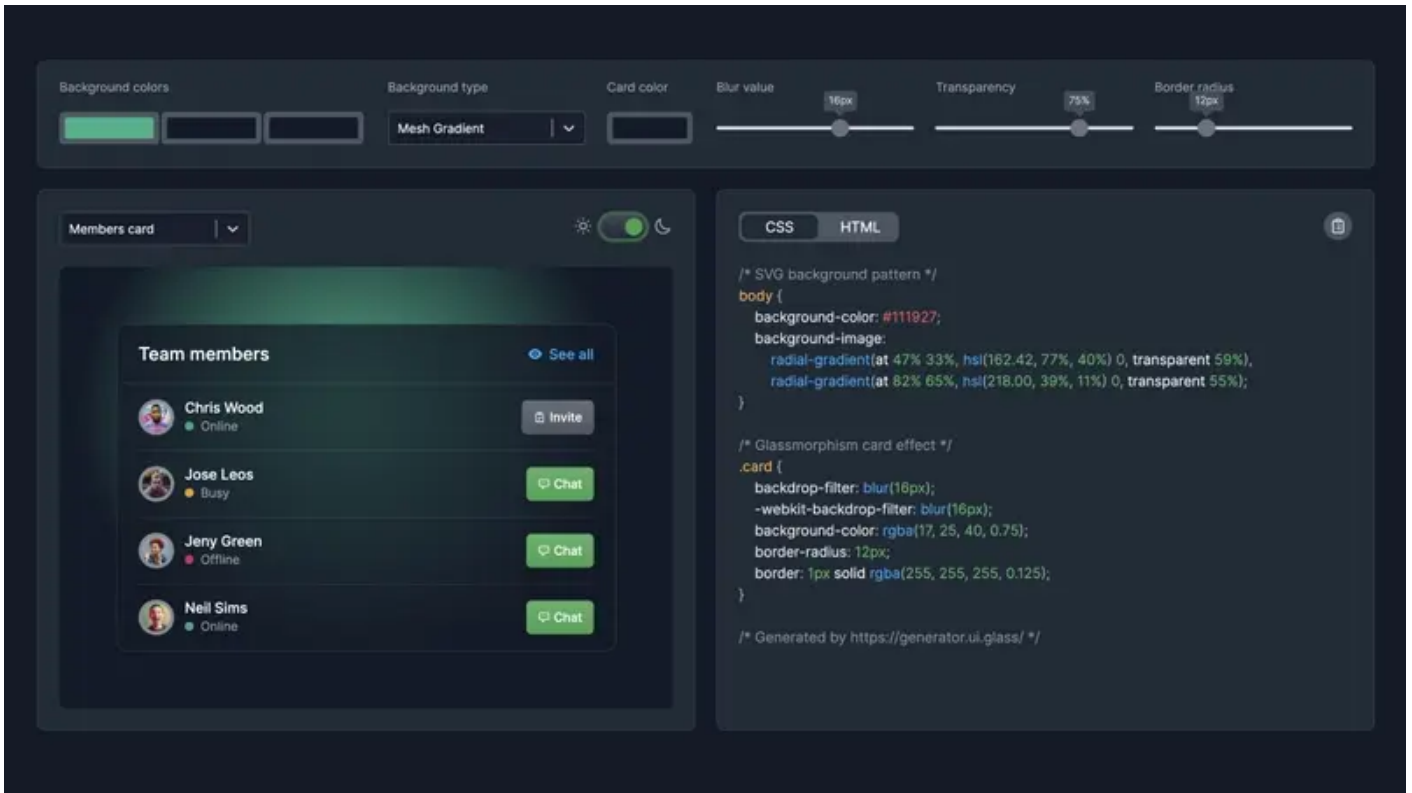

Revision #3

Created 12 May 2025 18:28:27 by Geovane Saraiva

Updated 12 May 2025 19:24:47 by Matheus Mendes